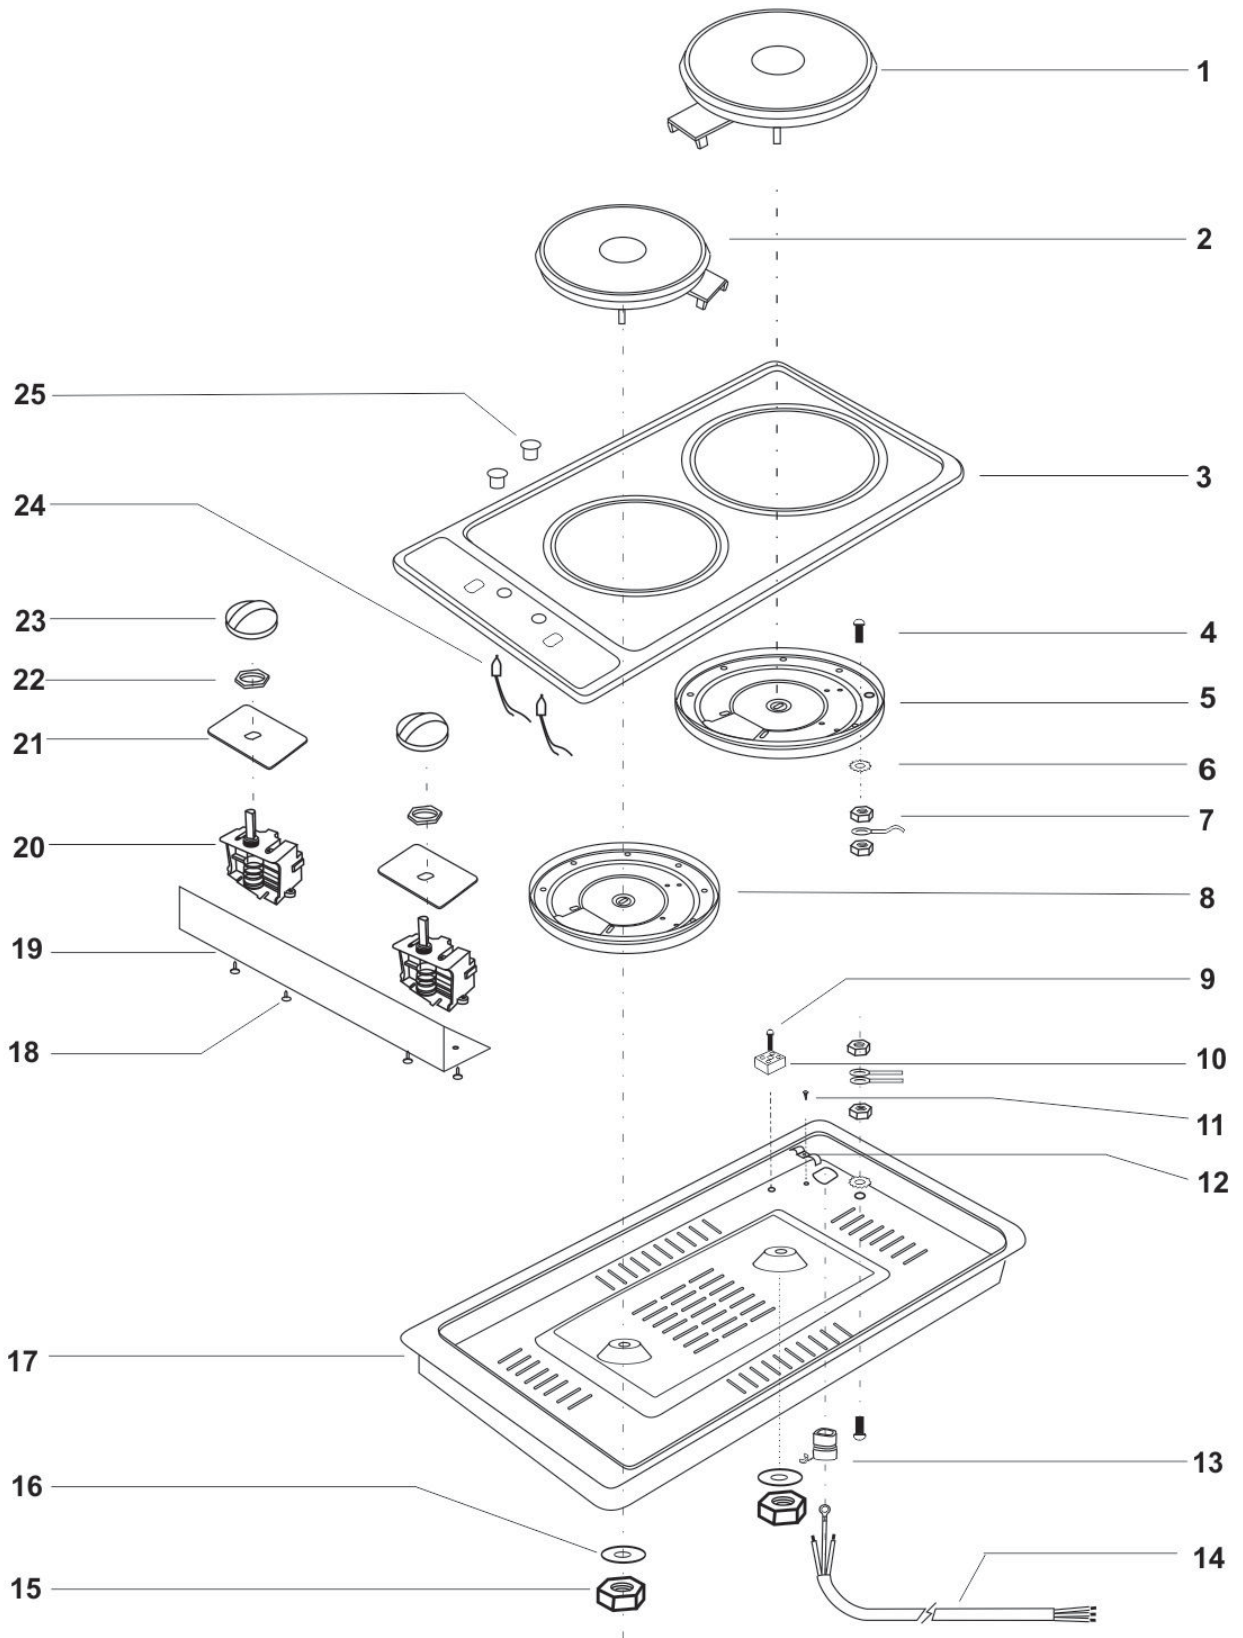

Spare parts list

Cookers
2213

PNC	ELC	Brand	Model	Market
943006001	00	Electrolux	EHE33X	ID - MY - PH - SG - TH - VN

	Electric, solid hotplates / tubular rings
Electrolux	Publication-No. 599744690 2011/08/10 7TH

SPARE PARTS LIST
Electric Solid hotplates/tubul
2213

Item	PNC	ELC	Brand	Model	Market
A	943006001	00	Electrolux	EHE33X	S.E.A.

Electrolux Thailand Co.,Ltd.
1910 Electrolux Building
New Petchburi Rd.
Bangkapi
Huaykwang
Bangkok , 10310
Tel : +662 725 9000

Publication-No.
110705

Electric Solid
hotplates/tubul

Model : EHE33X
PNC : 943006001

Ex. View Drawing
Complete Assembly

Item	PNC	ELC	Brand	Model	Market
A	943006001	00	Electrolux	EHE33X	S.E.A.

Pos.	Part No.	Description
01	TH-0005/PG	Ego hot plate 1500W 240V
02	TH-0005/PF	Ego hot plate 1000W 240V
03	TH-0001/ID	Ptd top plate - 2 hot plate
04	H2-0219/AP	Screw M4x10mm washer head
05	TH-0005/UF	Hot plate protection cover - big
06	S1-0059/FE	Washer out M4 - star washer
07	H6-0037/AB	Nut hex M4 7mm
08	TH-0005/UJ	Hot plate protection cover - small
09	TH-0018/AJ	Screw MSP 3x16
10	TH-0010/CB	Porcelain connector 15A 2 way
11	S1-0058/BD	Screw TPG Pan 4mmX6mm BT
12	TH-0005/UA	Sparker clip (HZ 196)
13	TH-0010/FA	Power cord relief
14	TH-0030/ZC	Power cord assy 180°C
15	TH-0018/CA	Brass nut hex 10mmxM5xL5mm
16	S1-0059/FE	Washer out M4 - star washer
17	TH-0002/DA	Bottom plate -Domino
18	S1-0058/BF	Screw TPP 3x6A
19	TH-0005/UI	Switch cover - long
20	TH-0005/QA	Ego switch 41.41723.000
21	TH-0015/CA	GASKET FOR PLATE SWITCH(EHE33X)
22	TH-0018/CB	Brass nut hex 14mmxM12xL2mm
23	TH-0016/BY	Knob - electrolux (ETU KNOB)
24	TH-0030/AN	Lamp assy 100 k ohm w/terminal
25	TH-0010/BA	Lamp cover

Model : EHE33X
PNC : 943006001

Wirring Diagram

Exploded view no.: P94300600100
P09493062715

Matrix	PNC	ELC	ProdDate	Model
A	943006001	00	20110601	EHE33X

Pos	Part No.	Matrix	Description
------------	-----------------	---------------	--------------------