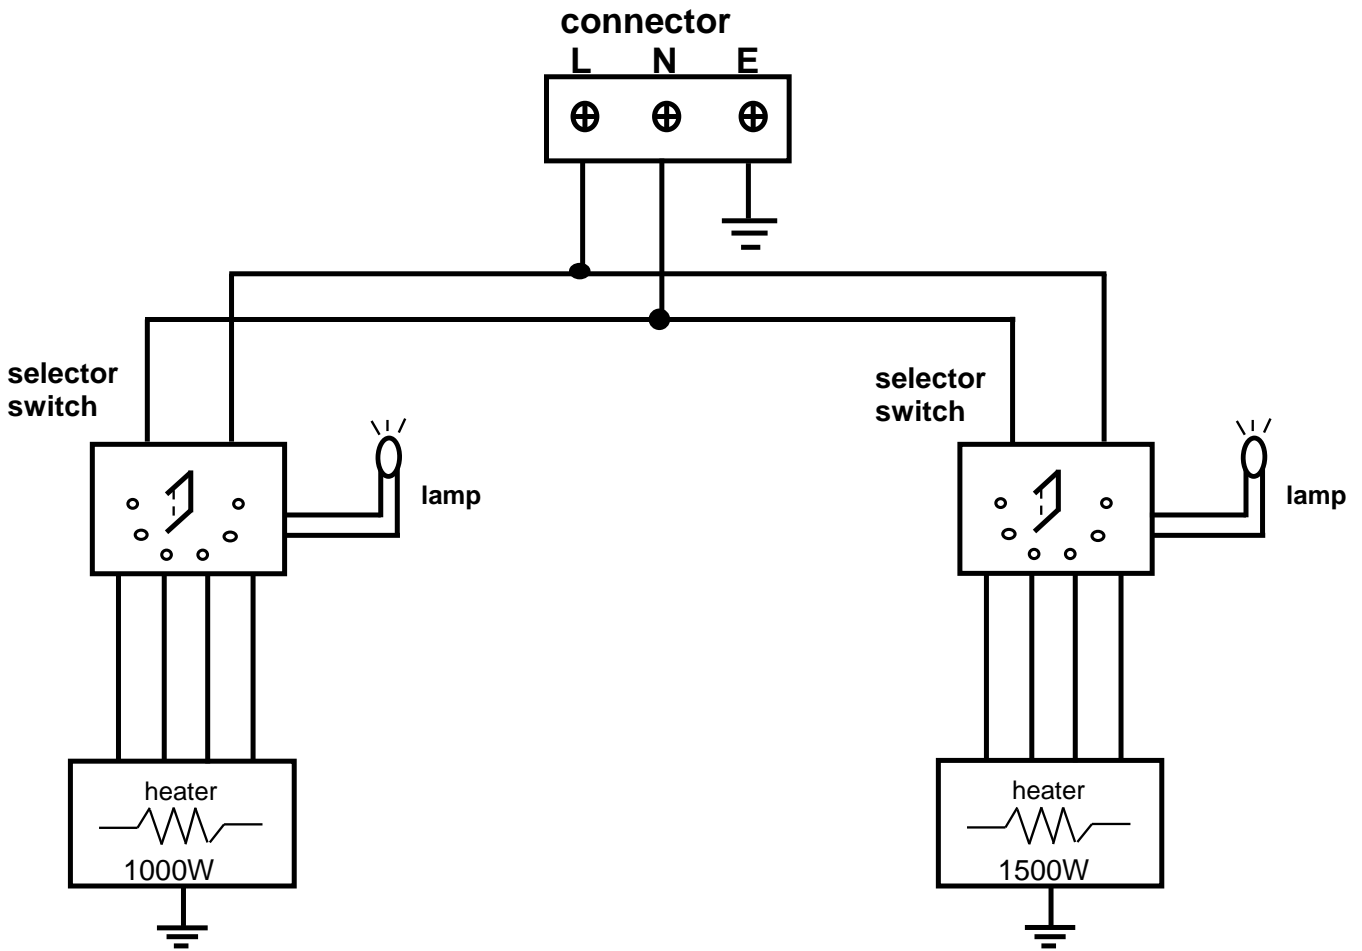

Publication-No.
110705

Electric Solid
hotplates/tubul

Model : EHE33X
PNC : 943006001

Ex. View Drawing
Complete Assembly

Item	PNC	ELC	Brand	Model	Market
A	943006001	00	Electrolux	EHE33X	S.E.A.

Pos.	Part No.	Description
01	TH-0005/PG	Ego hot plate 1500W 240V
02	TH-0005/PF	Ego hot plate 1000W 240V
03	TH-0001/ID	Ptd top plate - 2 hot plate
04	H2-0219/AP	Screw M4x10mm washer head
05	TH-0005/UF	Hot plate protection cover - big
06	S1-0059/FE	Washer out M4 - star washer
07	H6-0037/AB	Nut hex M4 7mm
08	TH-0005/UJ	Hot plate protection cover - small
09	TH-0018/AJ	Screw MSP 3x16
10	TH-0010/CB	Porcelain connector 15A 2 way
11	S1-0058/BD	Screw TPG Pan 4mmX6mm BT
12	TH-0005/UA	Sparker clip (HZ 196)
13	TH-0010/FA	Power cord relief
14	TH-0030/ZC	Power cord assy 180°C
15	TH-0018/CA	Brass nut hex 10mmxM5xL5mm
16	S1-0059/FE	Washer out M4 - star washer
17	TH-0002/DA	Bottom plate -Domino
18	S1-0058/BF	Screw TPP 3x6A
19	TH-0005/UI	Switch cover - long
20	TH-0005/QA	Ego switch 41.41723.000
21	TH-0015/CA	GASKET FOR PLATE SWITCH(EHE33X)
22	TH-0018/CB	Brass nut hex 14mmxM12xL2mm
23	TH-0016/BY	Knob - electrolux (ETU KNOB)
24	TH-0030/AN	Lamp assy 100 k ohm w/terminal
25	TH-0010/BA	Lamp cover

Model : EHE33X
PNC : 943006001

Wirring Diagram

Exploded view no.: P94300600100
P09493062715

Matrix	PNC	ELC	ProdDate	Model
A	943006001	00	20110601	EHE33X

Pos	Part No.	Matrix	Description
------------	-----------------	---------------	--------------------